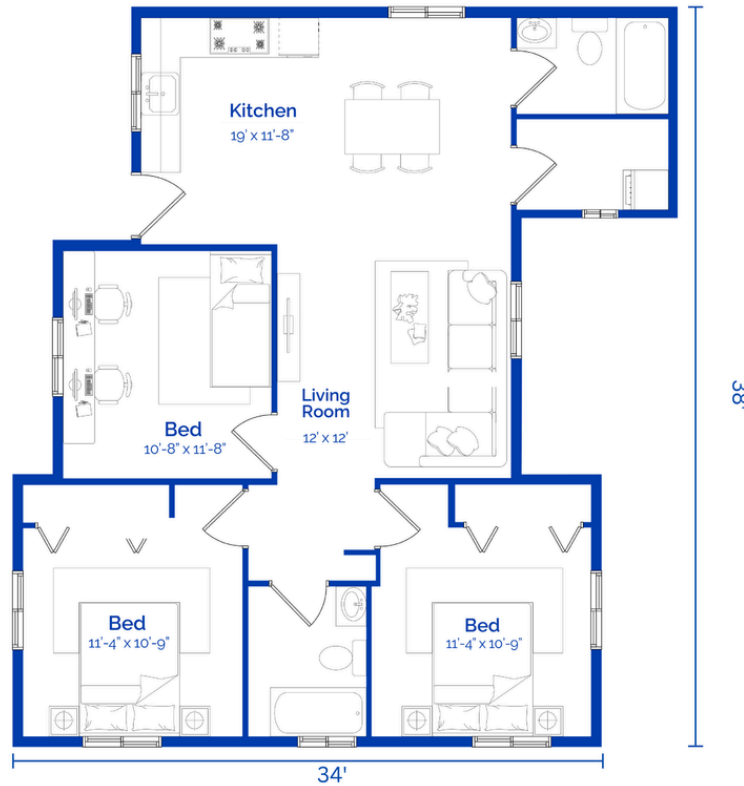

Pocket 1044